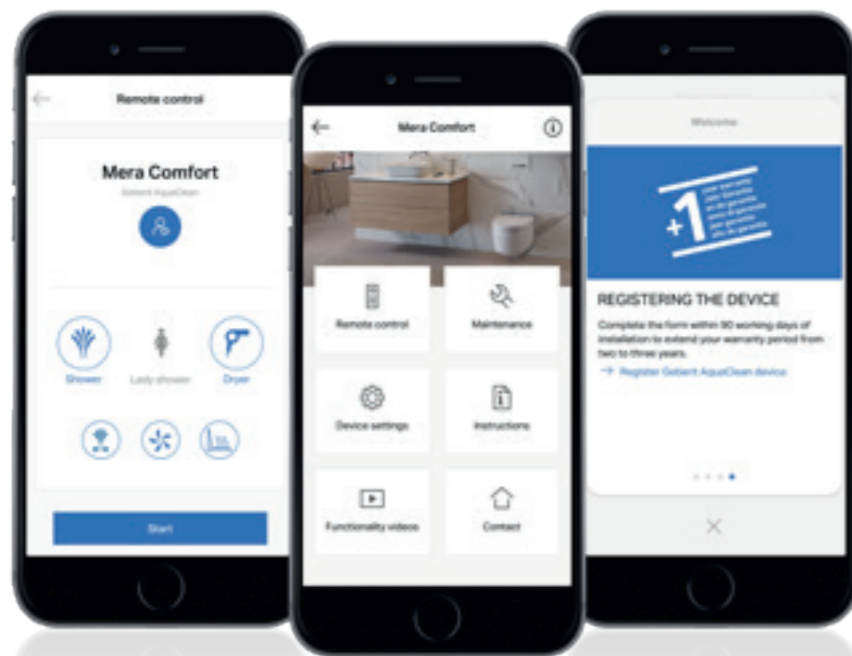

DIGITAL SUPPORT

MORE FLEXIBILITY FOR YOU

The Geberit Home app transforms any compatible smartphone into a remote control for AquaClean shower toilets. All functions can be carried out and saved via the app, and even software updates are quick and easy. The in-app video clips also provide ingenious tips and tricks for maintenance and care.

EXTENDED WARRANTY

Geberit offers a two-year end user warranty as standard from the time of installation. Provided the product has been installed and registered by an installation company, Geberit will extend the warranty period by one year. All you have to do is register the model you have purchased at www.geberit.co.uk/aquaclean-warranty or send the supplied warranty card to Geberit within 90 working days of the installation date.

HOME COMFORTS

If you have any problems with your AquaClean shower toilet, you can now get in contact with our Technical Team via the Home App, who can access your toilet remotely. All you have to do is provide the access code on your screen. In most cases any issues can be solved or identified in this way and an engineer is only called out when necessary.