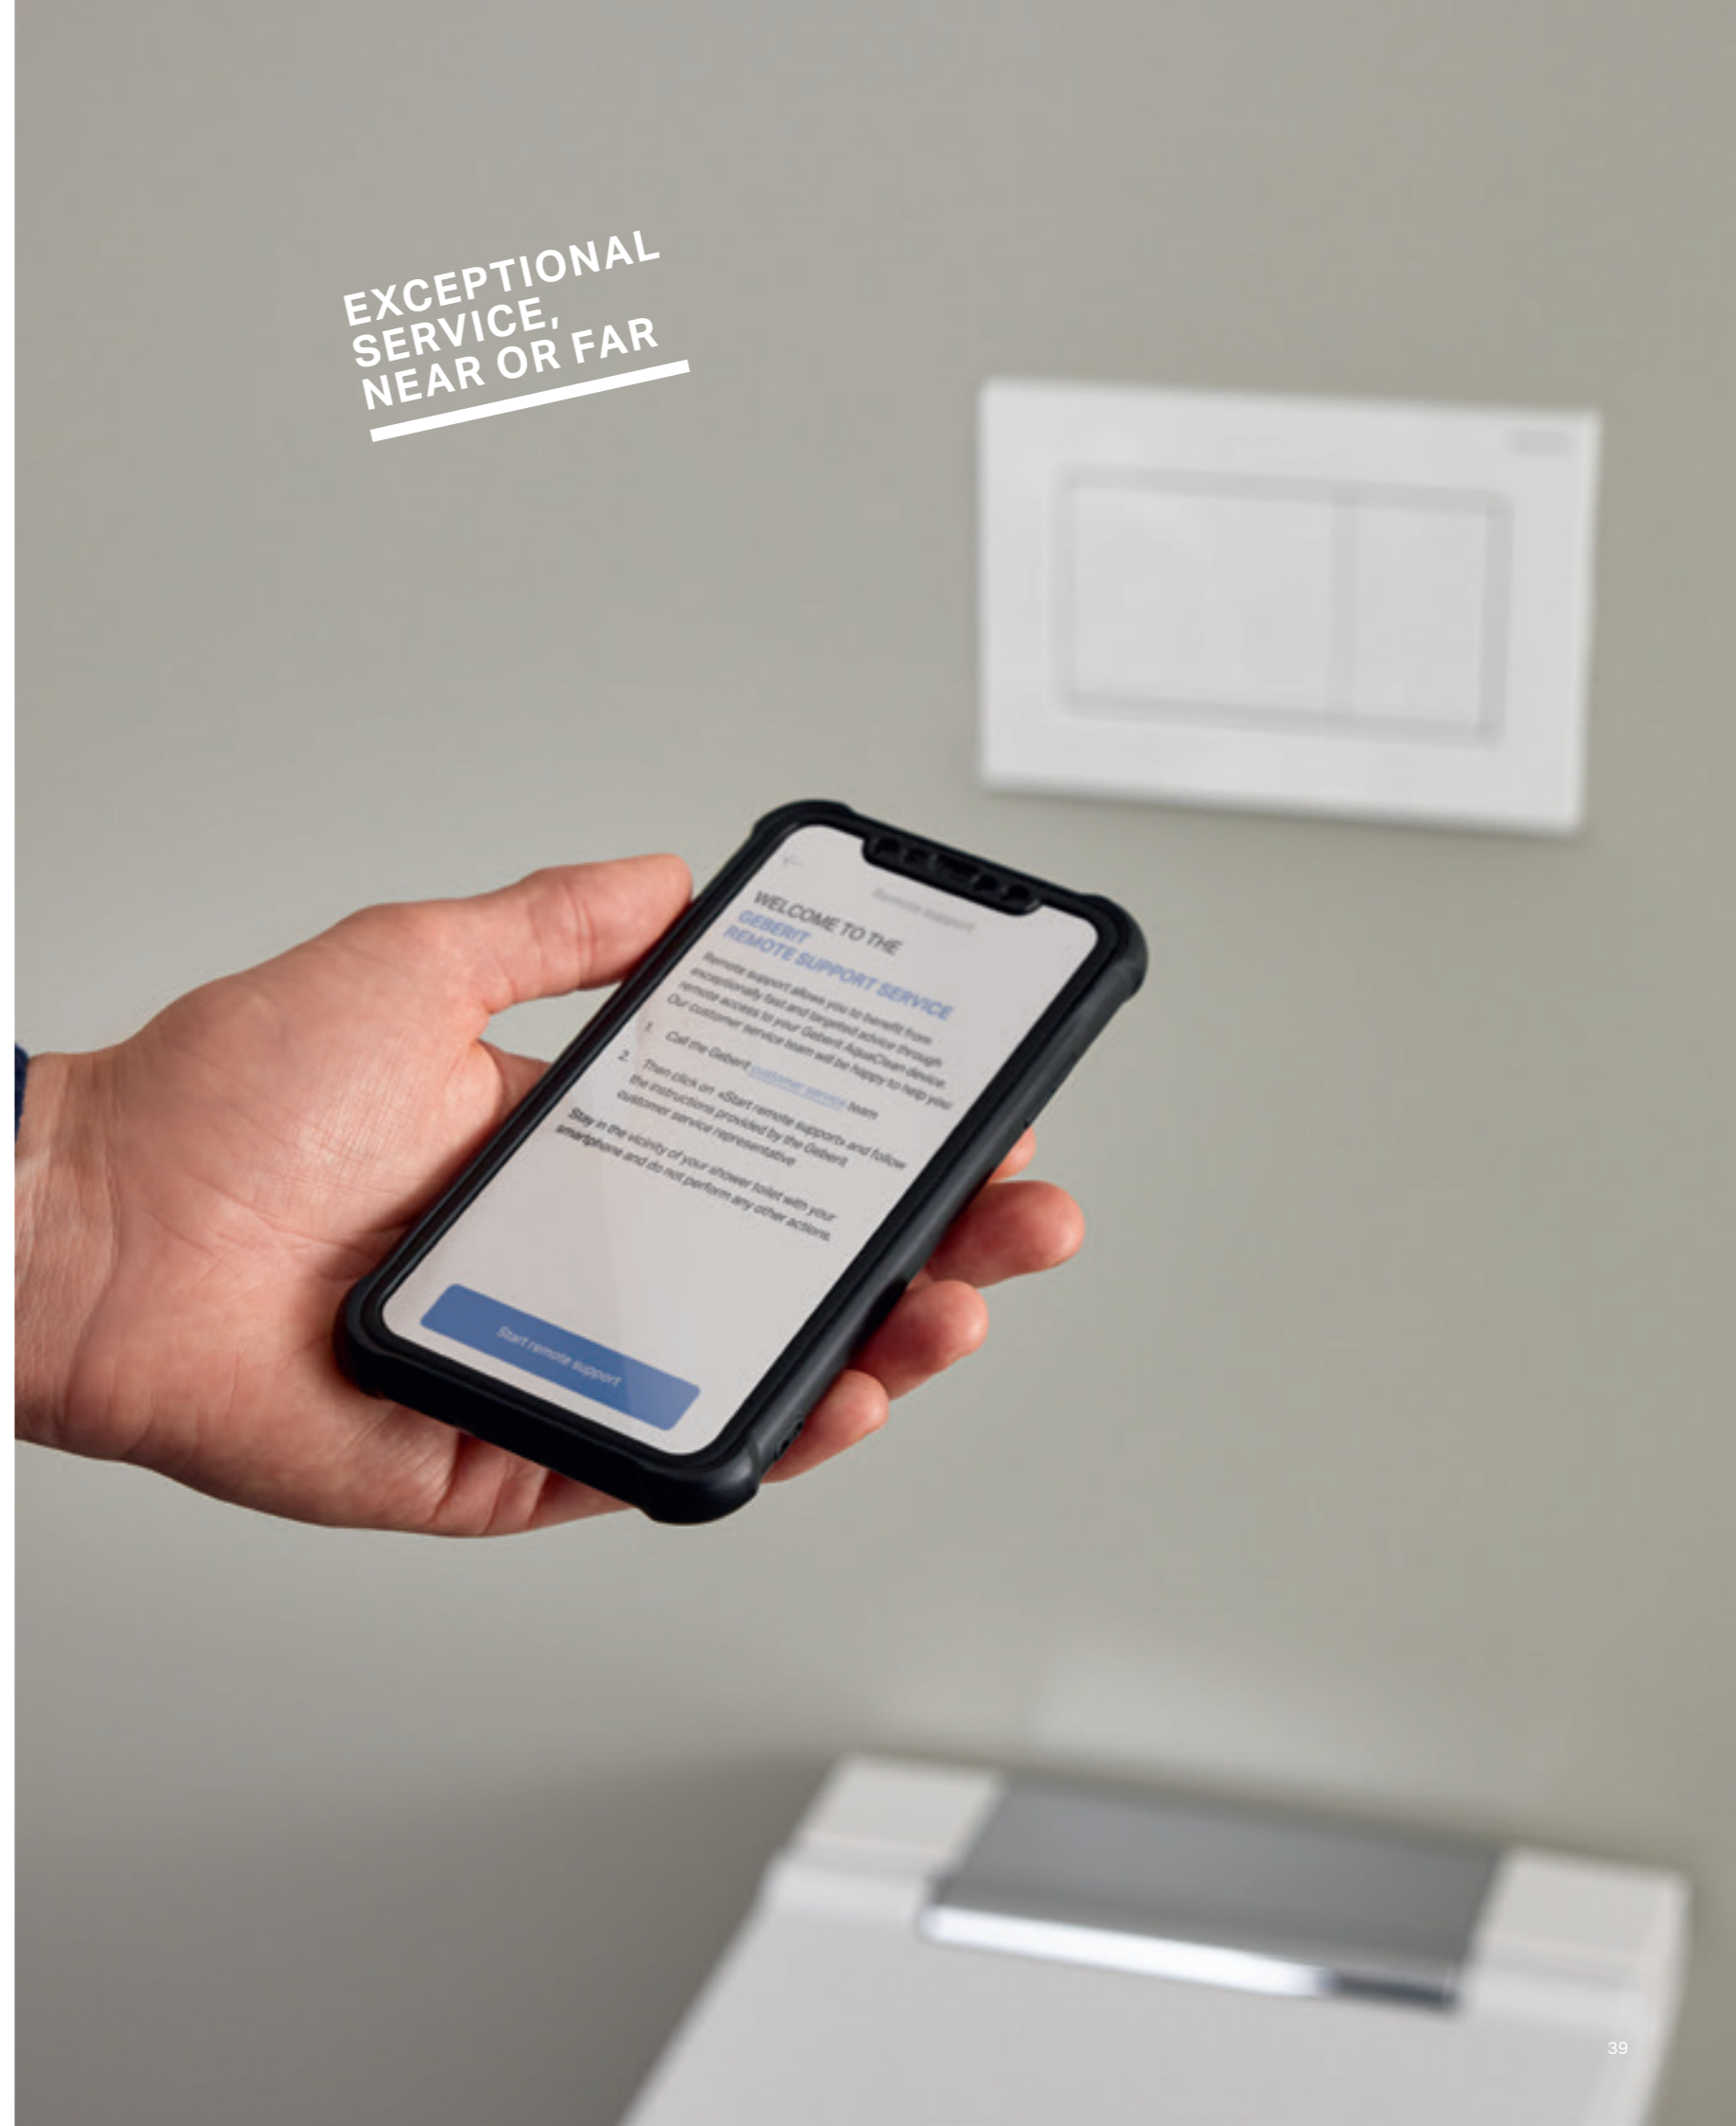

↑ Smartphones are not just for operating the AquaClean shower toilets either – they can also be used to register devices in no time.

EXCEPTIONAL SERVICE, NEAR OR FAR